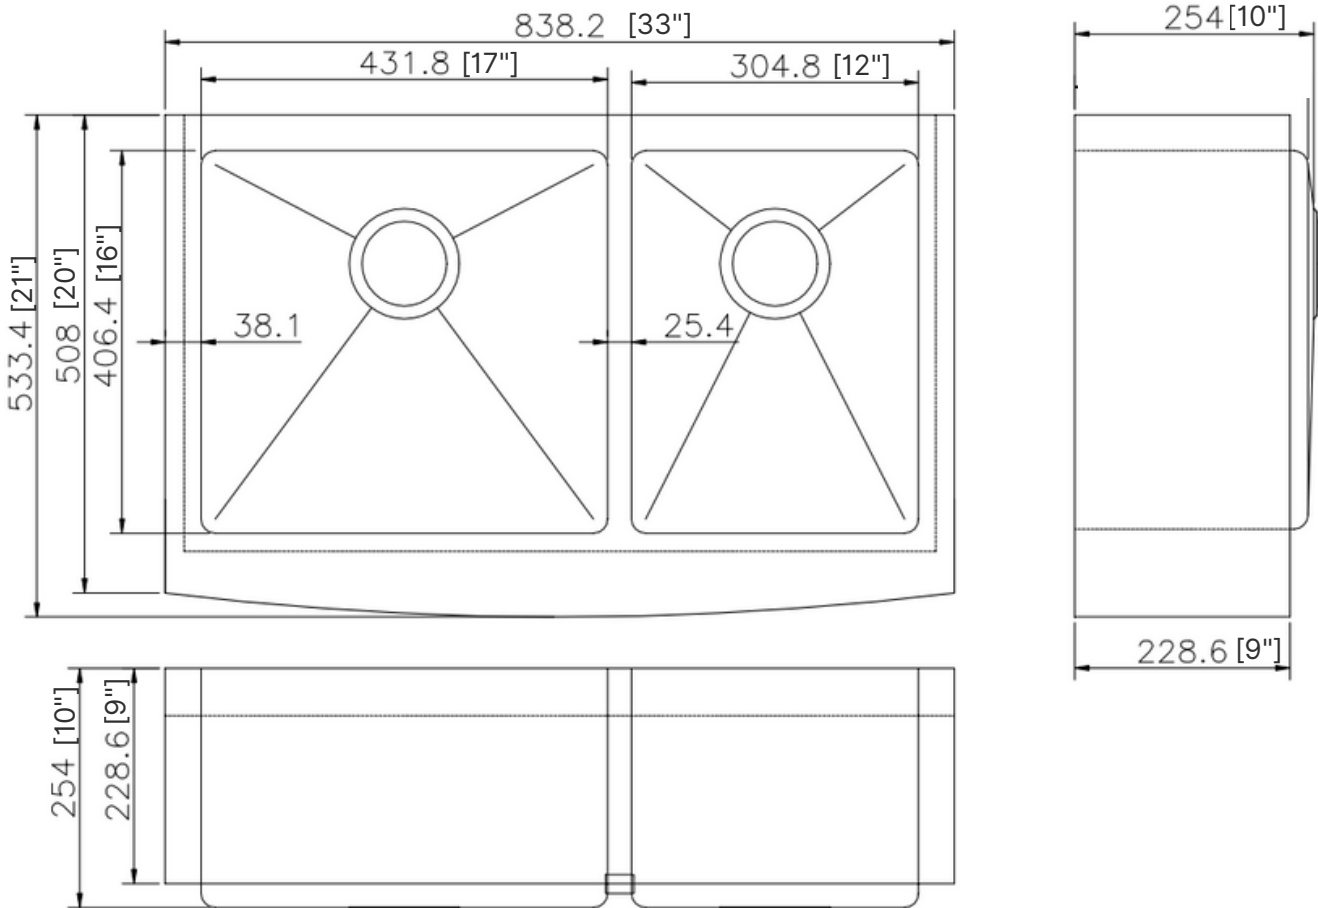

PL-HA136 R15 *Handmade Series* Stainless Steel Sink

Features

- Double Bowl
- Handcrafted Corners
- Fitted Sound Deadening Pads
- Creases at the Bottom
Promote Quick Draining
- Deep 10" Bowl Depth

Material

PL-HA136 R15

Handmade Series
Stainless Steel Sink

Technical Information

All product dimensions are nominal

Exterior Measurements: 33" x 21" x 10"

Left Bowl: 17" x 16" x 10"

Right Bowl: 12" x 16" x 10"

Bowl Configuration: Double